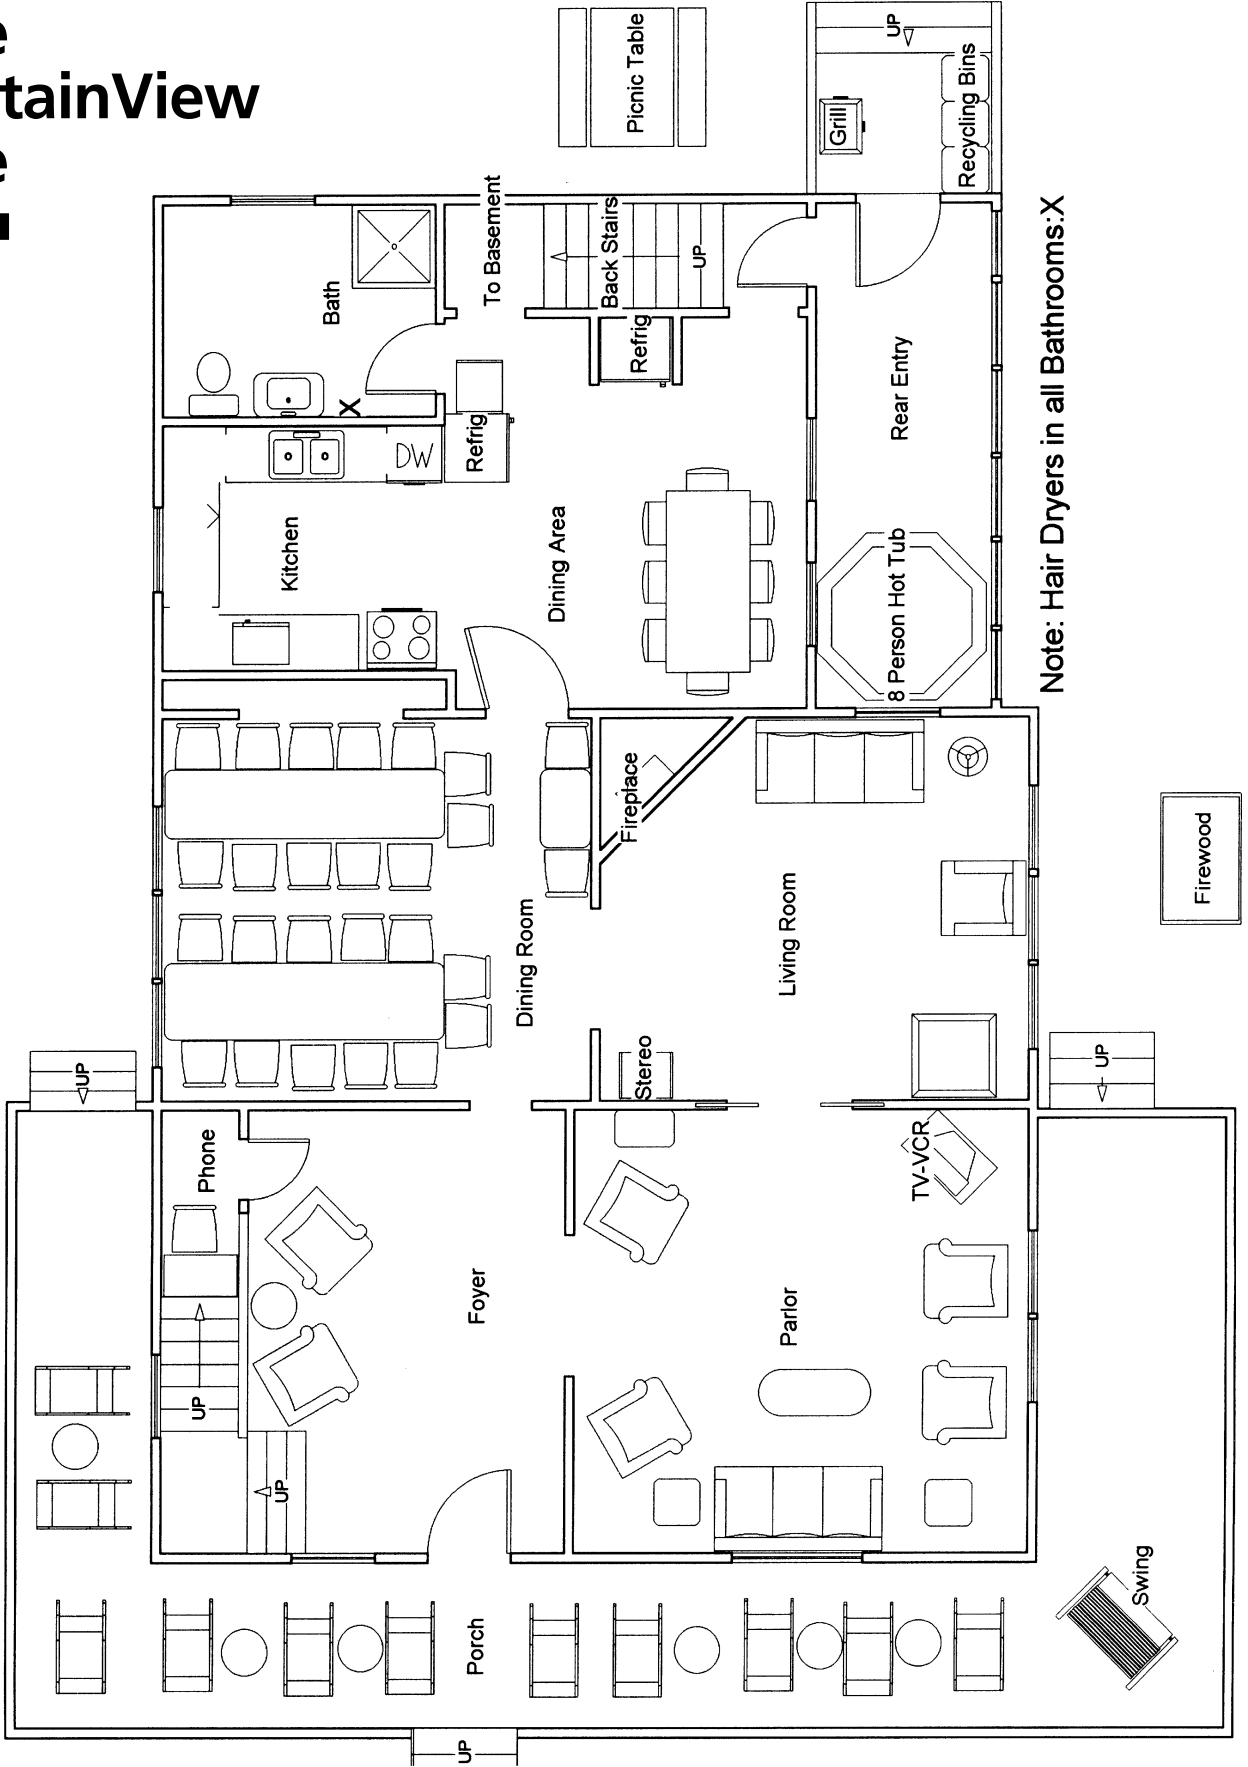

# The Maine MountainView House

First Level

Note: Hair Dryers in all Bathrooms:X

Firewood

Swing

# The Maine MountainView House

## Second Level

Note: Hair dryers in all Bathrooms: X

Room Assignments  
Bedroom #1

---

---

---

---

Bedroom #2

---

---

---

---

Bedroom #3

---

---

---